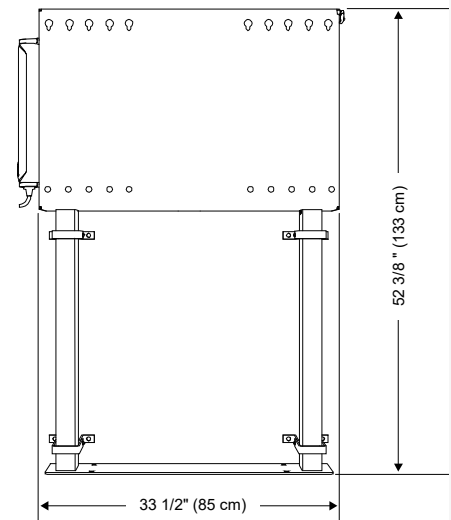

SMART Wandlift

Elektrisch in hoogte verstelbaar

SMART Wall lift	
Weight	41 kg
Dimensions (W x H xD)	85 x 133 x 24 cm
Column	
Color	White
Mounting Pattern Compatibility (Universal Versions)	300 mm x 400 mm - M8, 500 mm x 400 mm - M6, 600 mm x 400 mm -M8, 700 mm x 400 mm - M8, 400 mm x 200 mm - M8, 800 mm x 200 mm - M8 with adapter (not included)
Height adjustment Range	99 cm
Maximum extended height	220 cm
Minimum extended height	121 cm
Certifications	TÜV Certified
Maximum	
Maximum lift capacity	96 kg
Supply voltage	100V-240V AC, 50 -60 Hz
Nominal voltage	110V AC, 220V AC
Raising a display (maximum load)	300 W
Standby mode	0.1 W
Duty cycle	10% (2 minutes of operation fully loaded, 18 minutes of rest)
Operating temperature	10-40°C
Humidity	85% non condensing