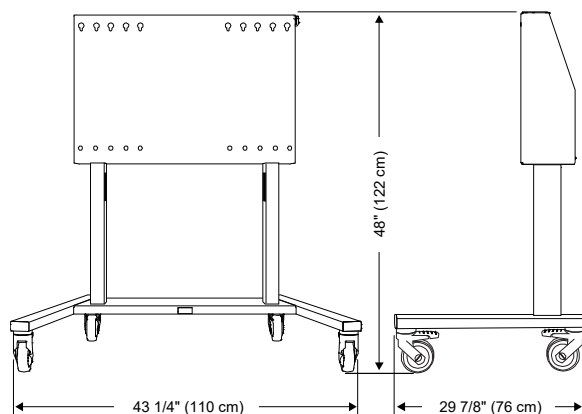

Specificaties

SMART Trolley

Elektrisch in hoogte verstelbaar

SMART Trolley	
Weight	48 kg
Dimensions (W x H x D)	110 x 122 x 76 cm
Column	
Color	White
Mounting Pattern Compatibility (Universal Versions)	300 mm x 400 mm - M8, 500 mm x 400 mm - M6, 600 mm x 400 mm - M8, 700 mm x 400 mm - M8, 400 mm x 200 mm - M8, 800 mm x 200 mm - M8 with adapter (not included)
Height adjustment Range	66 cm
Maximum extended height	188 cm
Minimum extended height	122 cm
Certifications	TÜV Certified
Electrical	
Wheels	4" industrial-grade locking casters