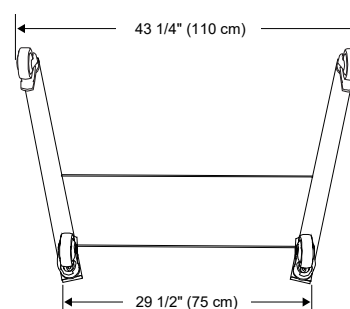

Specificaties

SMART Trolley

Elektrisch in hoogte verstelbaar

SMART Trolley	
Weight	48 kg
Dimensions (W x H x D)	110 x 122 x 76 cm
Column	
Color	White
Mounting Pattern Compatibility (Universal Versions)	300 mm x 400 mm - M8, 500 mm x 400 mm - M6, 600 mm x 400 mm - M8, 700 mm x 400 mm - M8, 400 mm x 200 mm - M8, 800 mm x 200 mm - M8 with adapter (not included)
Height adjustment Range	66 cm
Maximum extended height	188 cm
Minimum extended height	122 cm
Certifications	TÜV Certified
Electrical	
Wheels	4" industrial-grade locking casters