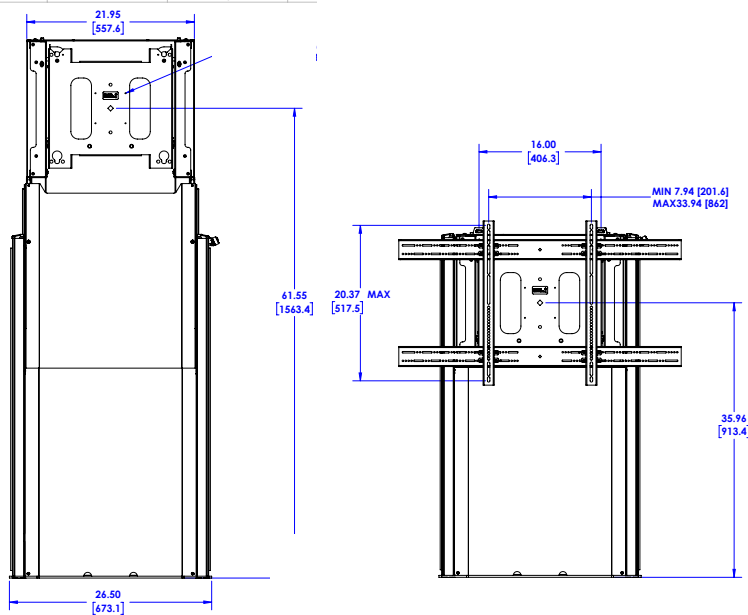

Specificaties

Design vloerstand

Elektrisch in hoogte verstelbaar

Design vloerstand	
Center of Display to Floor	91.30-156.3cm
Adjustments	Leveling adjustment: up to 38mm
Column	
Color	Black
Mounting Pattern Compatibility (Universal Versions)	200x200 – 860x510mm
Notes	Vertical lift: 660mm
Certifications	TÜV Certified
Electrical	
Electrical rating	100-240 VAC, 50-60HZ, 450W Int. 10 %, Max. 2 min/18min
Power Note	Input Power Plug Type CEE7-XVII
Notes	
Weight capacity	140,6 kg
Integrated storage space	406 x 203 mm
Typical Screen Sizes	55 - 100"